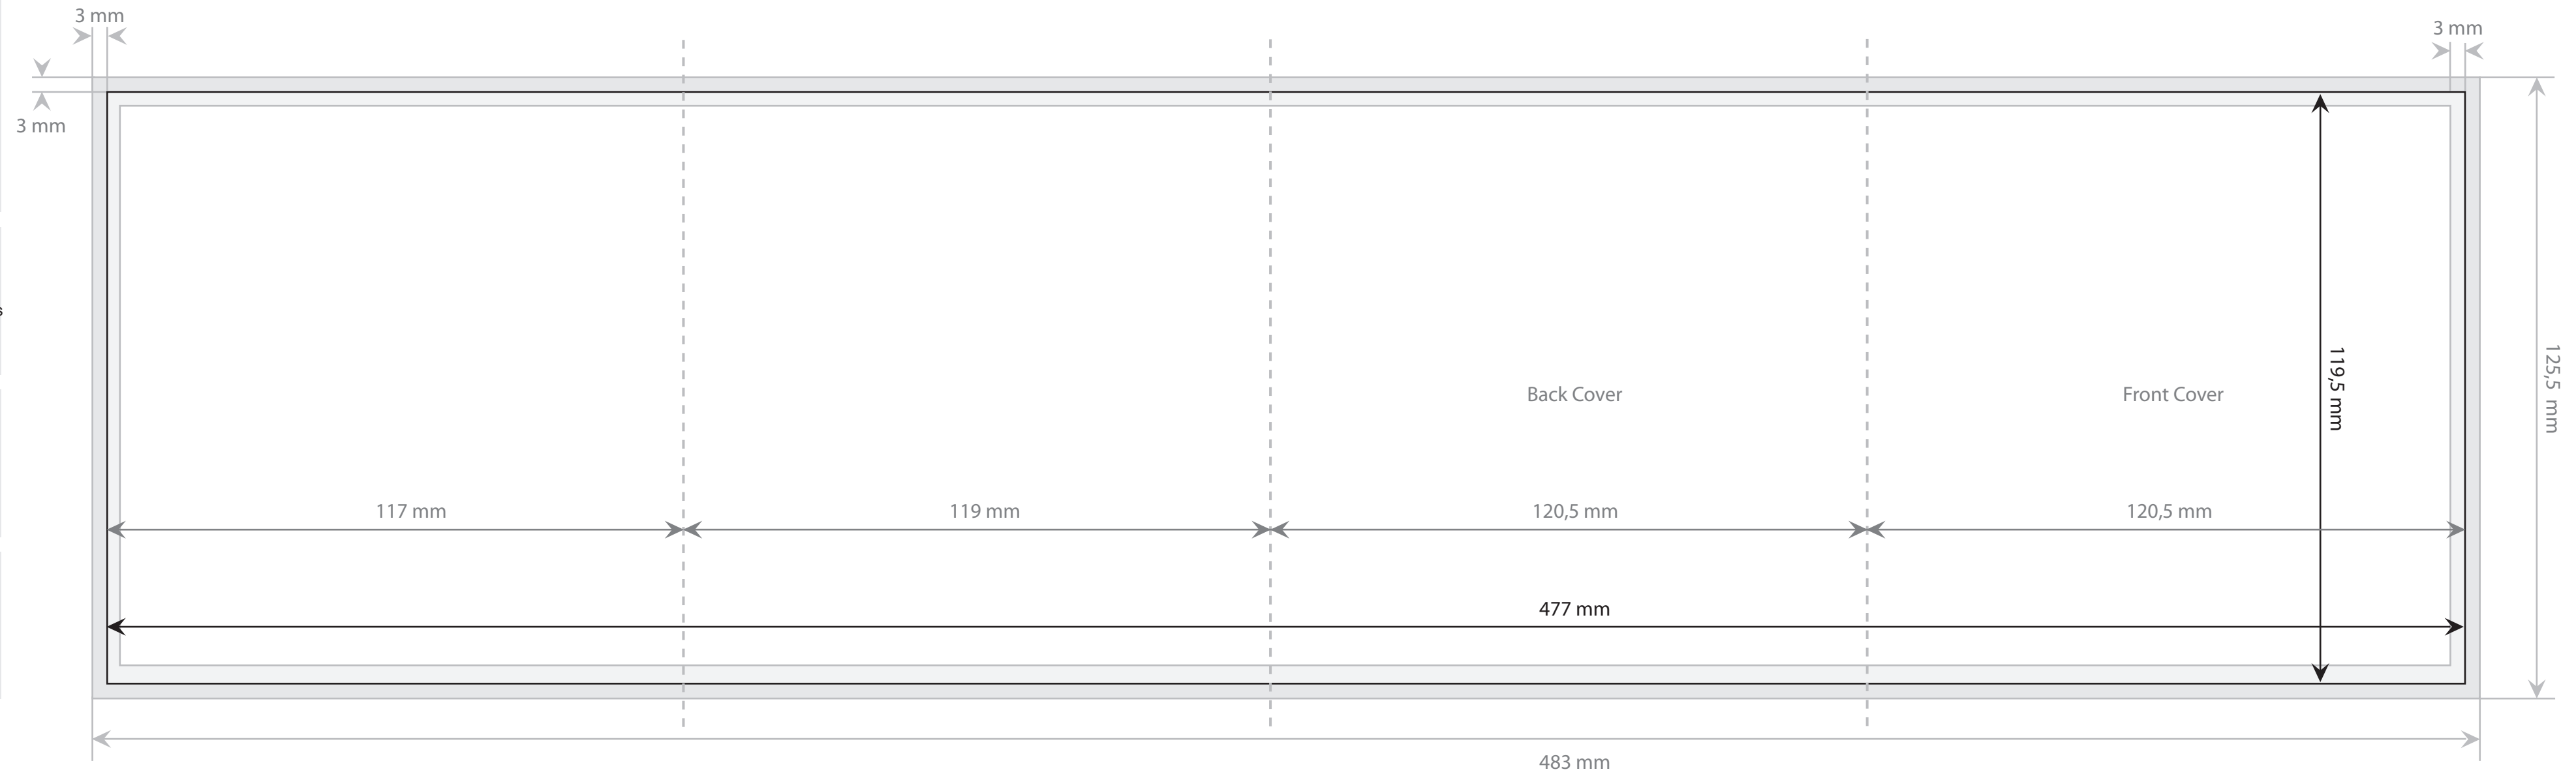

PRODUCT SPECIFICATION

CD Booklet Leporello
- 8pg rollfold
- Page 1 of 2 (outside)

Document format:
483 mm x 125,5 mm
Trimmed size:
477 mm x 119,5 mm

- Bleed area 3mm
- Safety area 3mm
- Inside

Material:
150-170gsm
Surface:
Illustration printing paper gloss

Remark:
Start file in document format

EDC GmbH
Emil-Berliner-Str. 13
30851 Langenhagen
Tel. +49(0)511 - 9721312
www.edc-gmbh.com

Please note these specifications are optimized for creating print files. For further information you can also have a look to the FAQ's on our Website.
For consigned paperparts EDC's technical product specifications are furthermore effective. You can ask your responsible Sales Manager for the technical specifications. □□