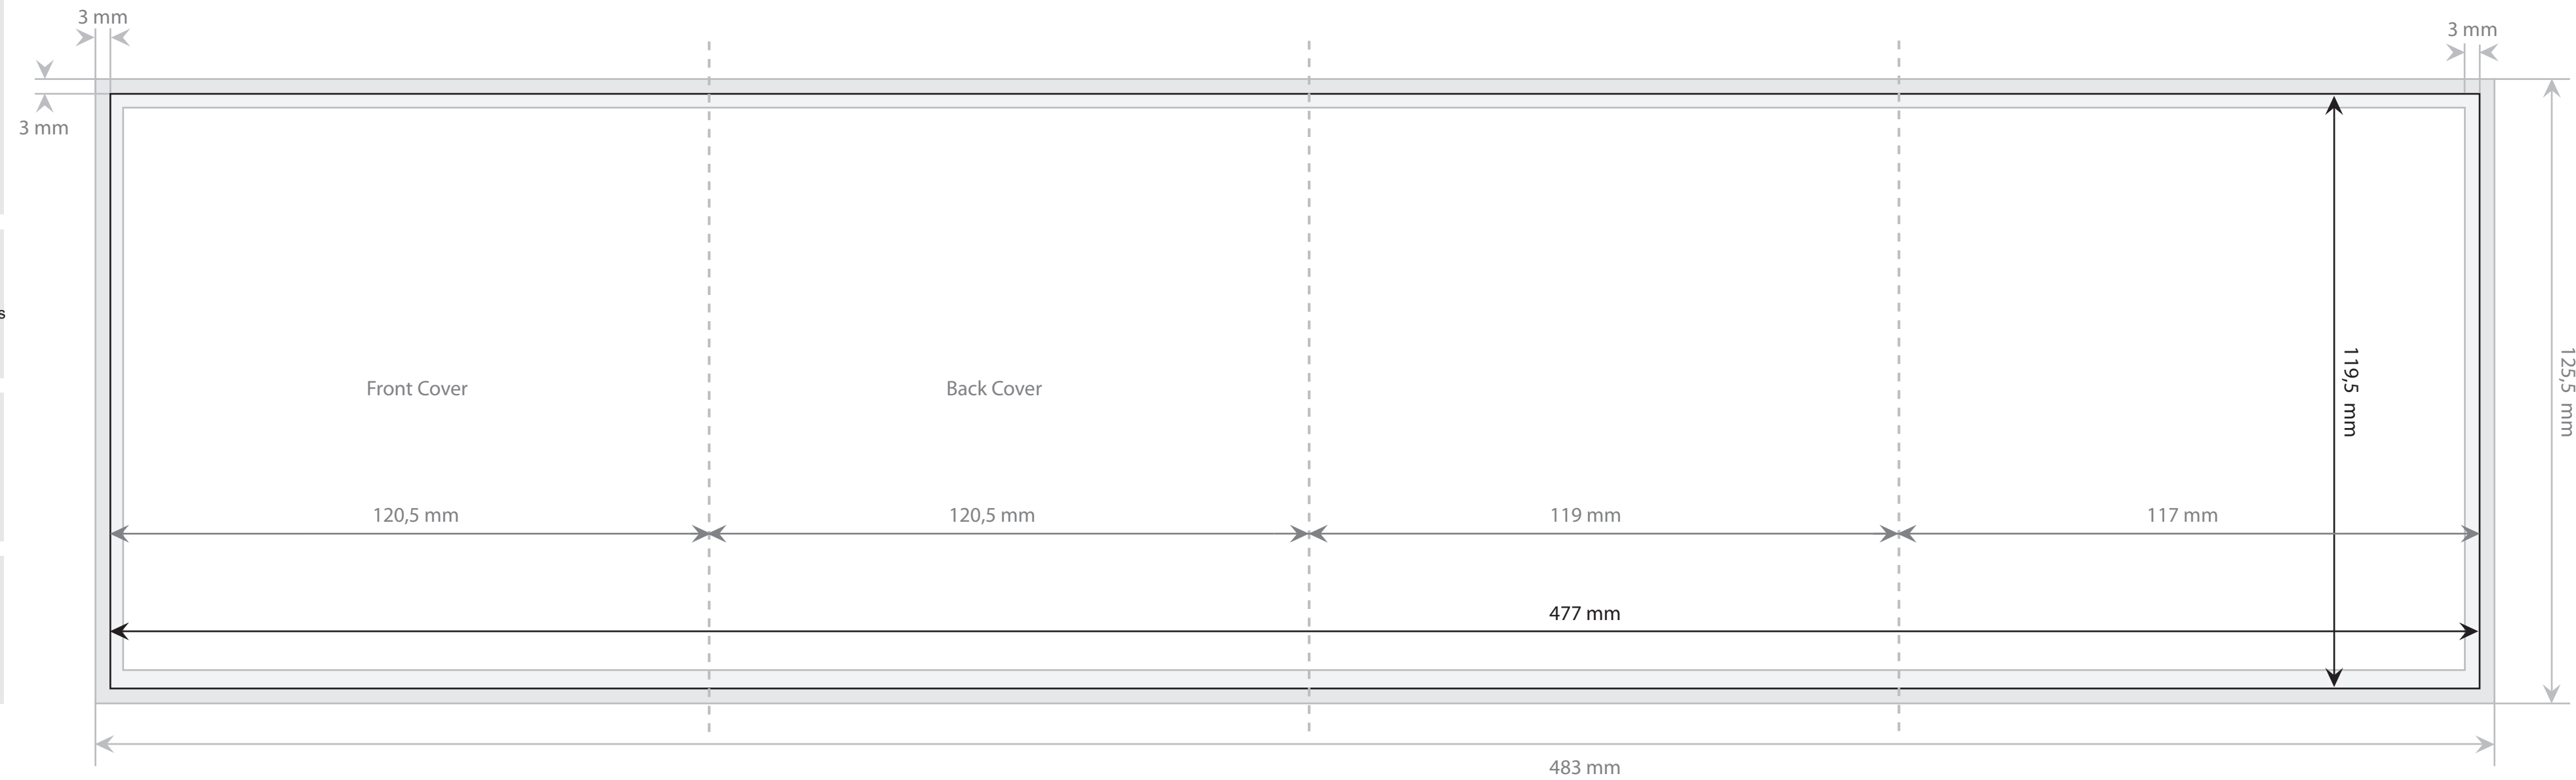

PRODUCT SPECIFICATION

CD Booklet Leporello
- 8pg rollfold
- Page 2 of 2 (Inside)

Document format:
483 mm x 125,5 mm
Trimmed size:
477 mm x 119,5 mm

- Bleed area 3mm
- Safety area 3mm
- Inside

Material:
150-170gsm
Surface:
Illustration printing paper gloss

Remark:
Start file in document format

EDC GmbH
Emil-Berliner-Str. 13
30851 Langenhagen
Tel. +49(0)511 - 9721312
www.edc-gmbh.com

Please note these specifications are optimized for creating print files. For further information you can also have a look to the FAQ's on our Website.
For consigned paperparts EDC's technical product specifications are furthermore effective. You can ask your responsible Sales Manager for the technical specifications.□□