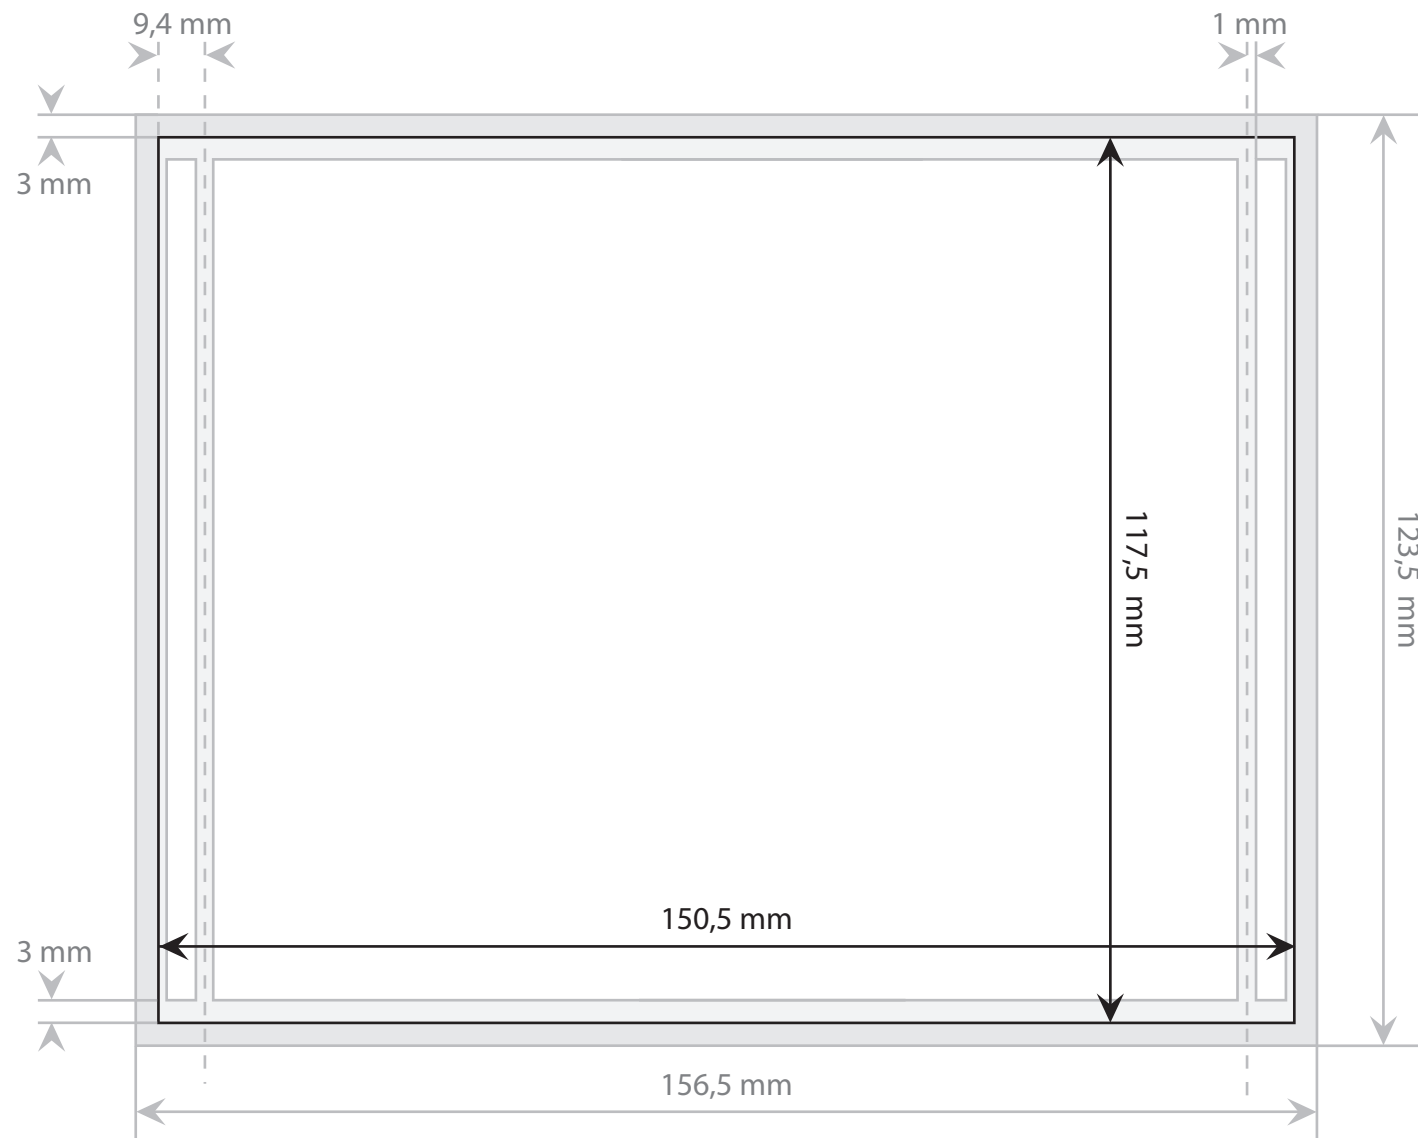

PRODUCT SPECIFICATION

CD Inlay Standard Jewelbox
- Page 1 of 2 (outside)

Document format:
156,5 mm x 123,5 mm
Trimmed size:
150,5 mm x 117,5 mm

-  Bleed area 3mm
-  Safety area 3mm
-  Inside

Material:
150-170gsm
Surface:
Illustration printing paper gloss

Remark:
Start file in document format

EDC GmbH
Emil-Berliner-Str. 13
30851 Langenhagen
Tel. +49(0)511 - 9721312
www.edc-gmbh.com

PRODUCT SPECIFICATION

CD Inlay Standard Jewelbox
- Page 2 of 2 (inside)

Document format:
156,5 mm x 123,5 mm
Trimmed size:
150,5 mm x 117,5 mm

-  Bleed area 3mm
-  Safety area 3mm
-  Inside
-  Visible area of a clear Tray, view from the front

Material:
150-170gsm
Surface:
Illustration printing paper gloss

Remark:
Start file in document format

Label isn't centred, but slightly displaced to the right inside the tray